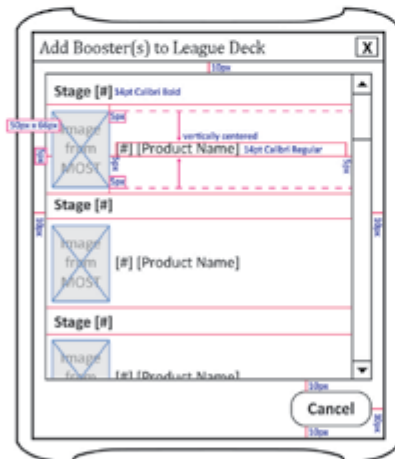

Add Boosters