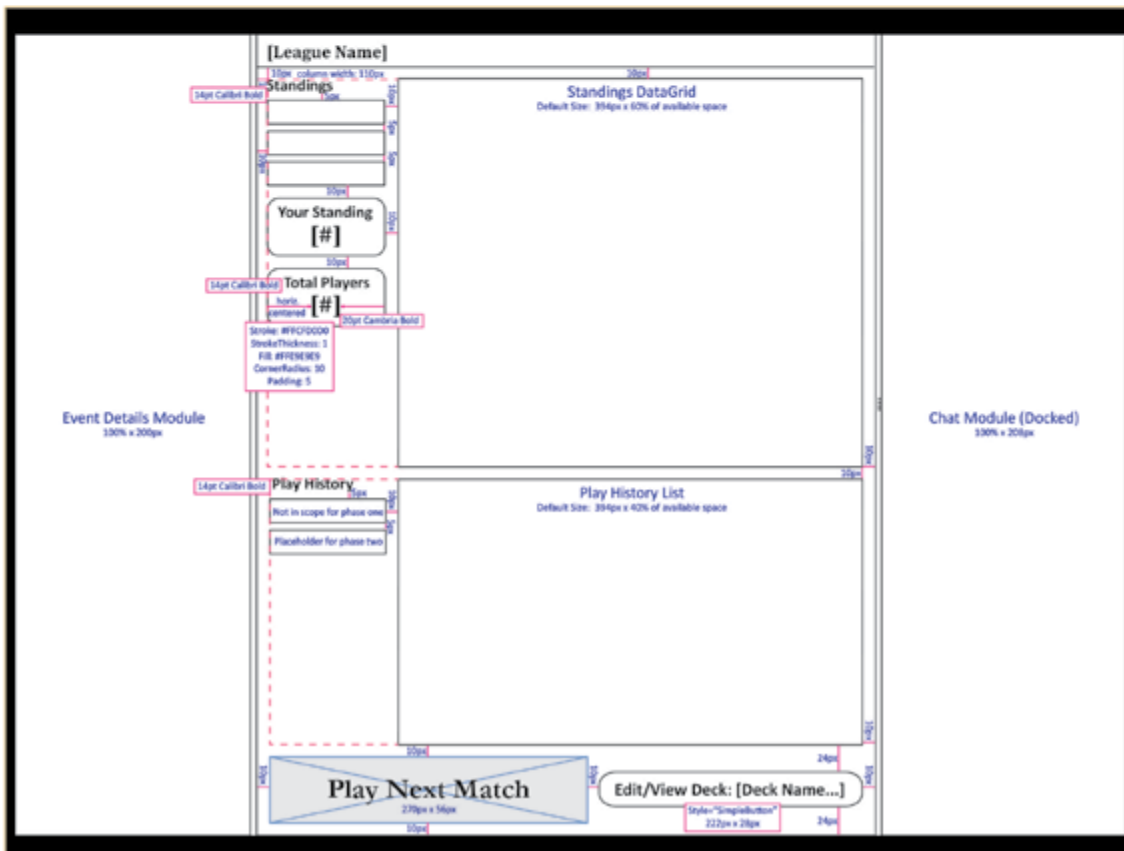

Event Details

Event:
Theros Limited Block League

Prize Structure

Format:
20 Matches of [Sealed Deck](#)
• 2x [THS](#) 2x [BNG](#) 2x [JOU](#)
Boosters

- Deckbuilding: No Time Limit
- Match Structure: Best-of-3
- Match Clock: 50 minutes

Entry Closes:
2014 / 02 / 02, 11:00 AM

Event Ends:
2014 / 03 / 12, 11:00 AM

Theros Block League

Standings

Search

Everyone ▾

Current ▾

Your Standing
1,326

Total Players
3,889

Play History

Search

Show All ▾

Rank	Username	Stage	Record
1	really_long_player_name_123...	4	19/0
2	really_long_player_name_234...	4	19/0
3	really_long_player_name_345...	4	19/0
4	really_long_player_name_456...	4	19/0
5	really_long_player_name_567...	4	19/0
6	really_long_player_name_678...	4	19/0
7	really_long_player_name_789...	4	19/0
8	really_long_player_name_890...	4	19/0
9	really_long_player_name_678...	4	19/0
10	really_long_player_name_789...	4	19/0
11	really_long_player_name_890...	4	19/0

Stage 2

+ Match 5: really_long_player_name

- Match 4: really_long_player_name

Game 1: Lose (19 min) Replay

Game 2: Win (16 min)

Game 3: Win (13 min)

Booster(s) Opened: 1x Born of the Gods, 1x Theros

+ Match 3: really_long_player_name

Play Next Match Edit Deck: [Deck Name...]

Chat: Theros Block...

reference purposes

4:17 PM ORC_Calliope: Kid, make sure your computer's time, date, time zone and any daylight savings settings are correct.

4:20 PM davidh88: alright, i have decided im dne with magic for the day and am going to drop from the midnight EST 2 tix sealed.

4:20 PM davidh88: so snag it while you can

4:21 PM Tlae: the 10:30 pm one is already open

4:23 PM cjames123: orc can i get the reimbursment link

4:24 PM ORC_Calliope: CJames, if you believe you've lost product due to a technical problem or server crash, head to [this site](#), register an account if you have not already, log in and fill out the form in full.

Send

12:01 PM

© 1995-2013 WIZARDS OF THE COAST LLC, A SUBSIDIARY OF HASBRO, INC. ALL RIGHTS RESERVED.

BETA, NALNN.NNN