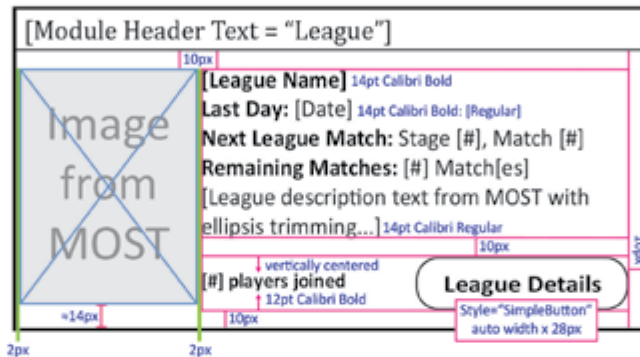

[Open League](#)

Home Scene Modules: Redlines

Zero Leagues Joined

All Module States: match column width x 184px, use existing module styling for header, background, etc.

One League Joined

Two Leagues Joined