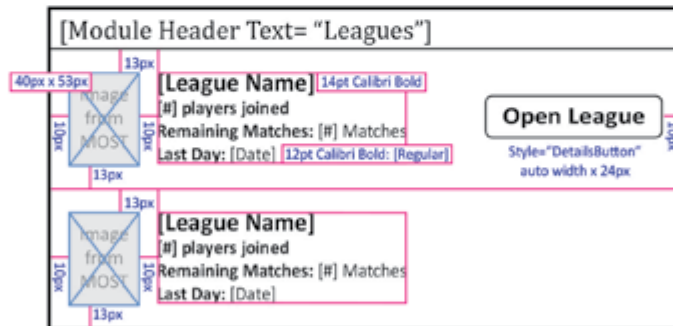

[Open League](#)

Home Scene Modules: Redlines

Zero Leagues Joined

All Module States: match column width x 184px, use existing module styling for header, background, etc.

One League Joined

Two Leagues Joined

Three or More Leagues Joined

Play Scene: Limited

Magic: The Gathering Online Welcome, Jesse_R

HOME COLLECTION **PLAY LOBBY** STORE TRADE ACCOUNT HELP ADMIN CHAT ▾

Filters Recent Play Choices ▾

1. Choose a game type