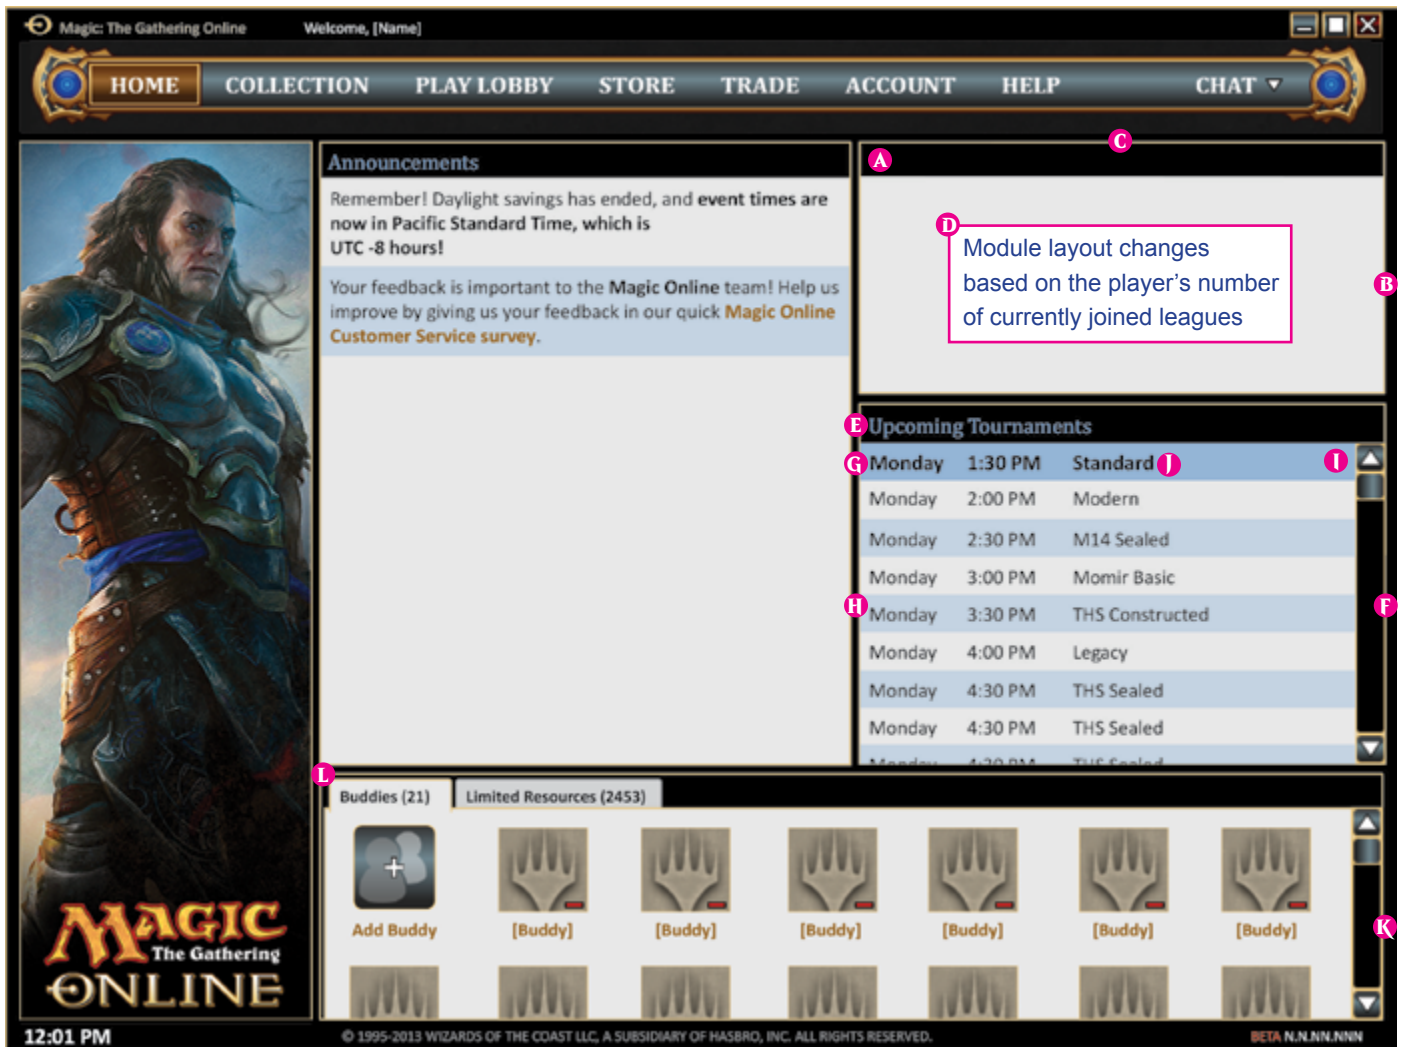

Home Scene

Leagues Module

Styling:

- A Uses existing module styles

Height:

- B 184px

Width:

- C Match existing column width

Note:

- D Change module based on how many leagues are joined

Tournaments Module

String Change:

- E "Featured" Becomes "Upcoming"

Height Change:

- F Reduce Overall Height by 188px (Module + Padding)

Layout Change:

- G Remove Countdown Clock

List Items:

- H Show next 9 events as List Items

Next Event:

- I Highlight line
- J Text is Bold and 1pt larger

Buddies Module

Height:

- K Reduce by 1 row of Buddies (from 2.5 to 1.5)

Layout Changes:

- L Remove "Contacts" Header