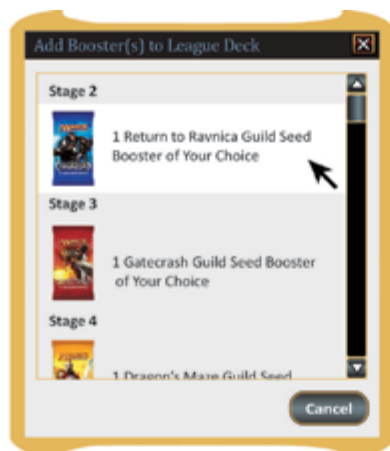

Add Boosters