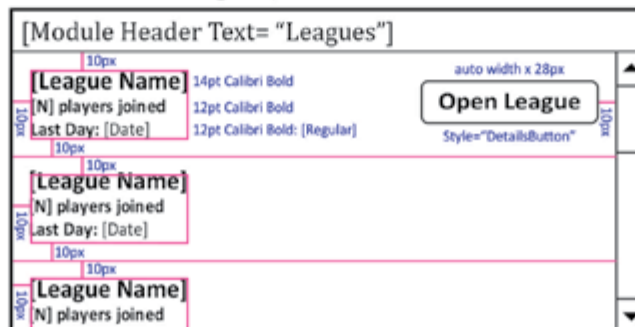

Three or More Leagues Joined